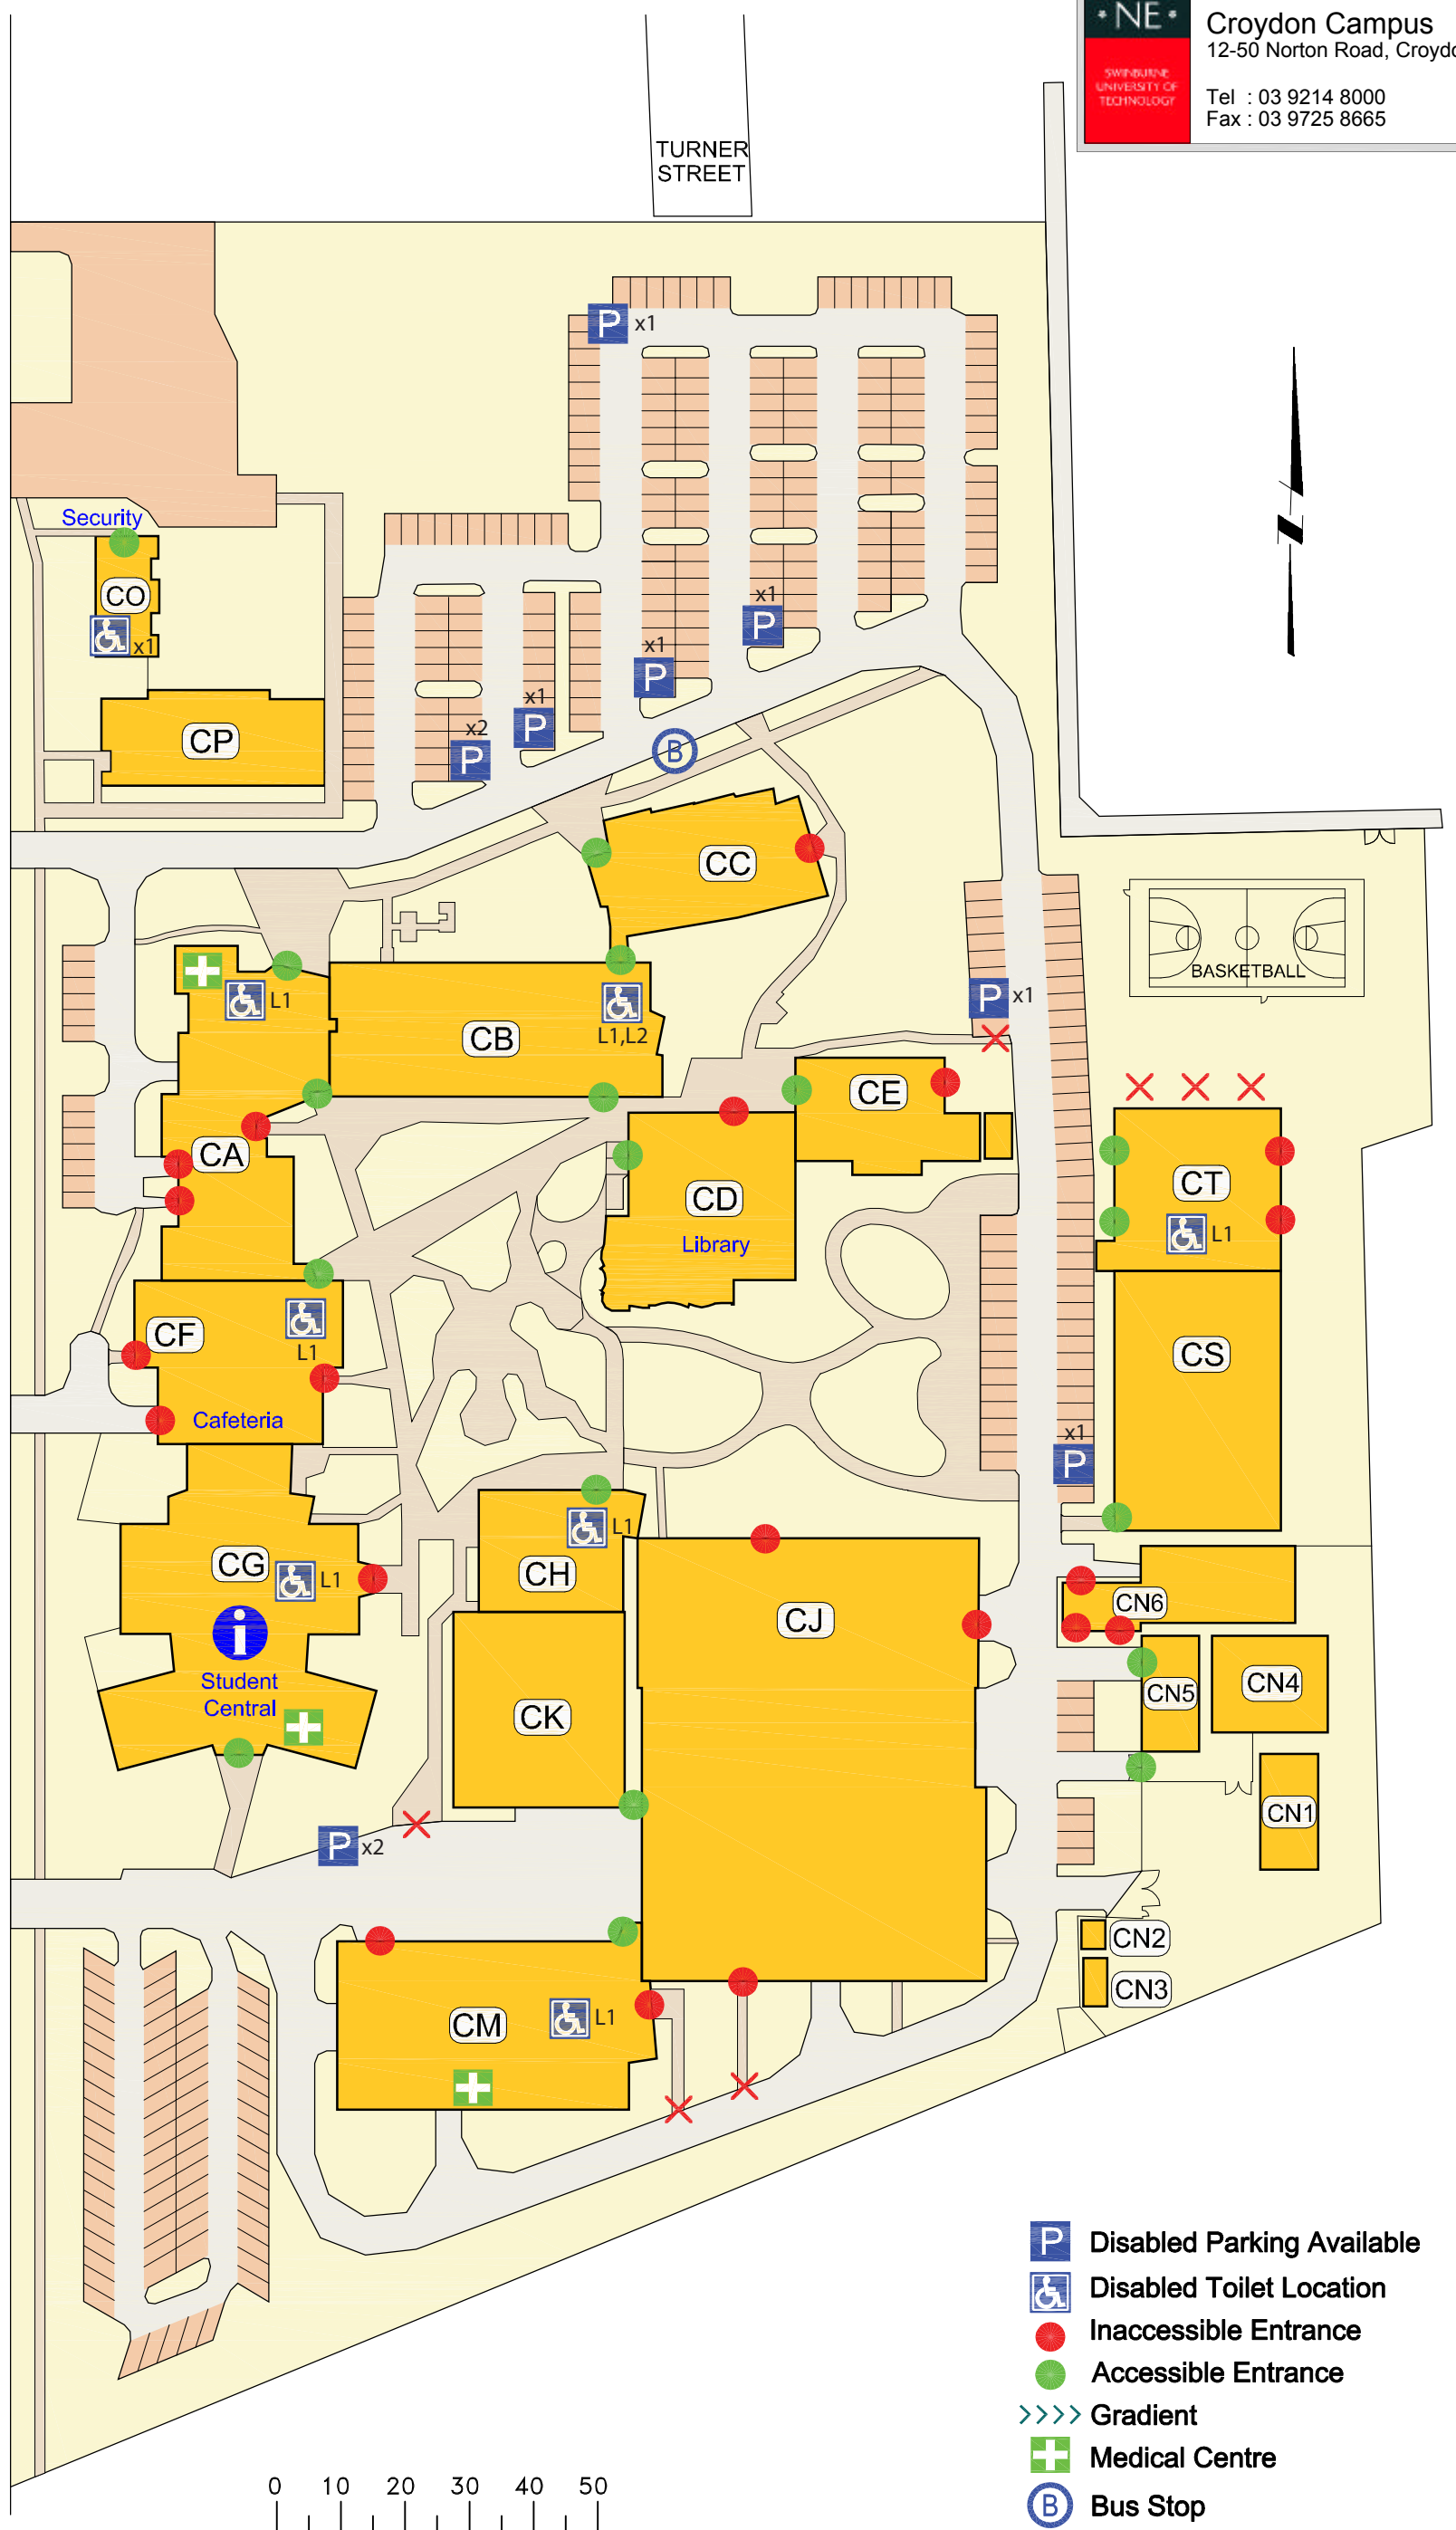

↑
To Mt. Dandenong Road

NORTON ROAD

TURNER STREET

GATE 1

GATE 1A

GATE 2

GATE 3

GATE 4

- Disabled Parking Available
- Disabled Toilet Location
- Inaccessible Entrance
- Accessible Entrance
- Gradient
- Medical Centre
- Bus Stop
- Inaccessible Path